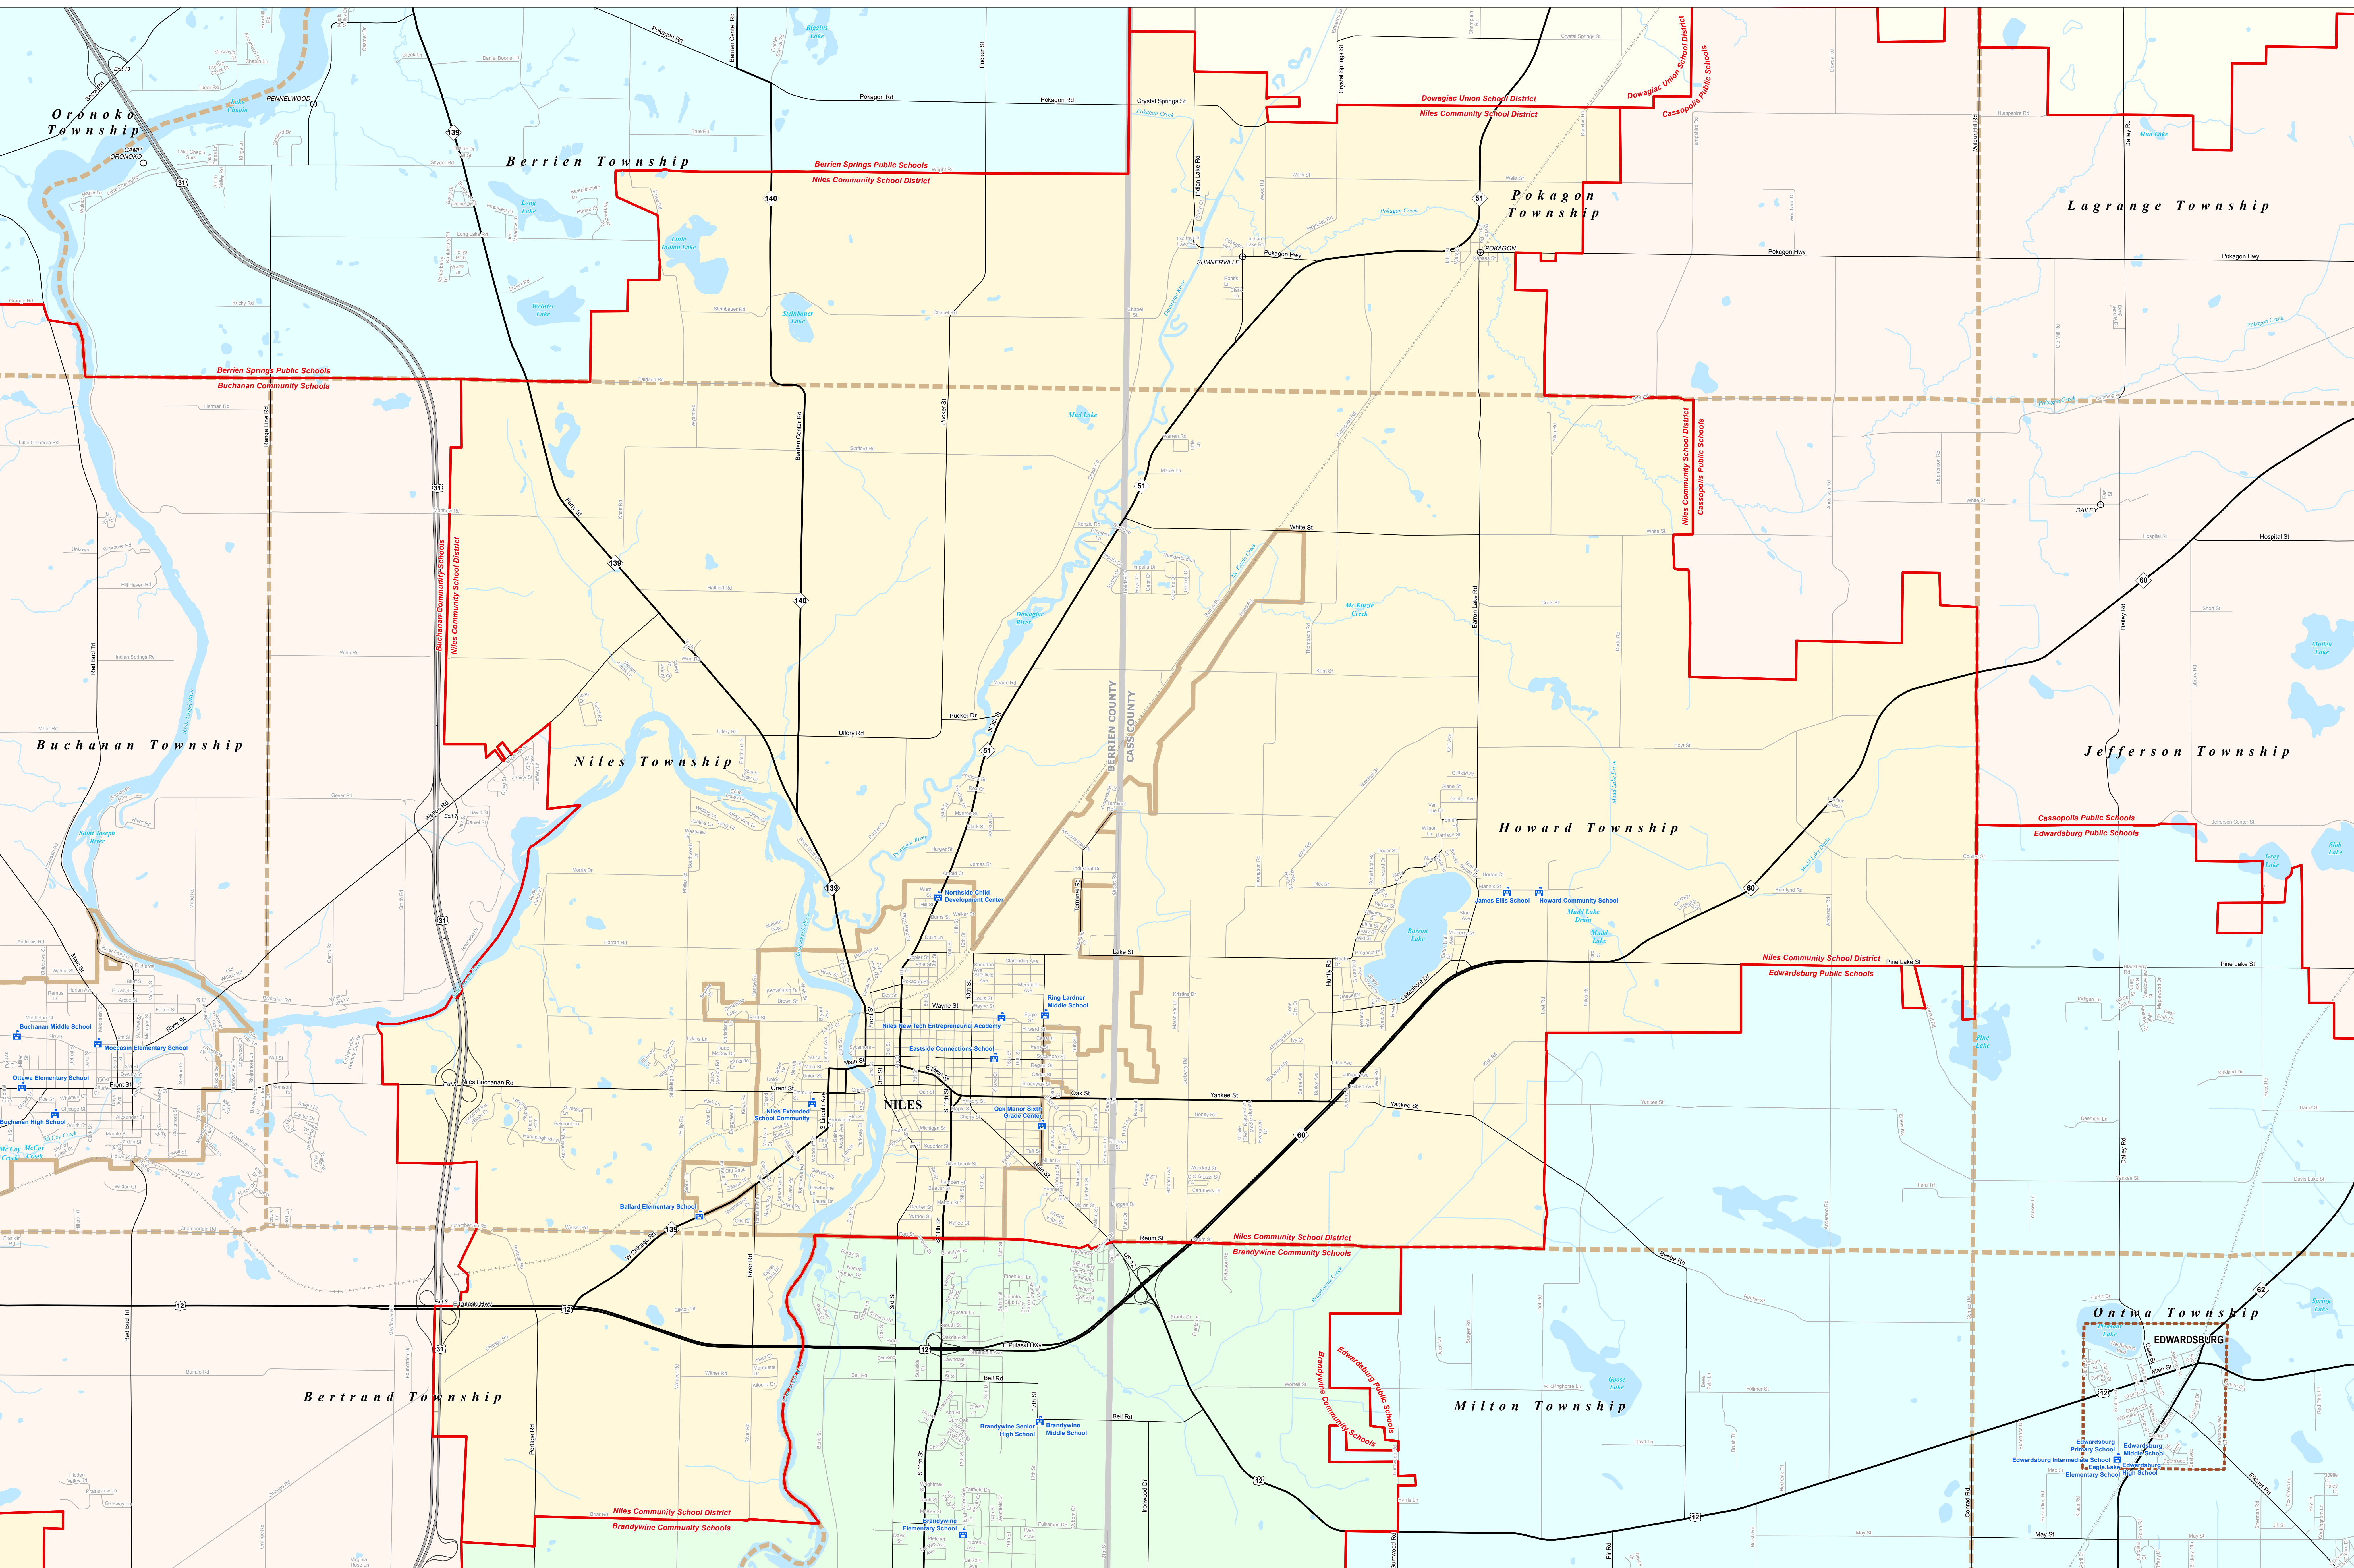

NILES COMMUNITY SCHOOL DISTRICT

Berrien RESA

All information presented in this publication is in the public domain and may be reproduced, reprinted, and redistributed as desired.

Legend	
	School District
	County
	City
	Township
	Village
	Census Designated Place
	School
	Unincorporated Place
	Freeway
	Highway
	Primary Road
	Local Road
	Railroad
	Water Feature
	River, Stream, or Drain